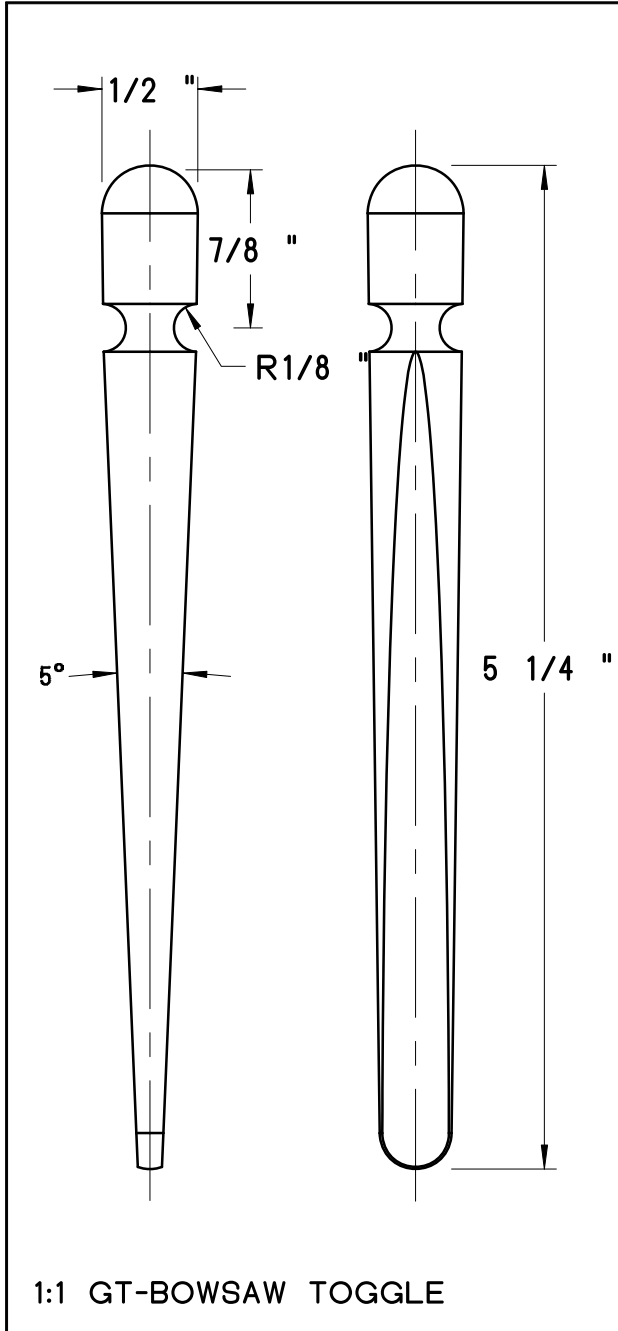

PLEASE VIEW OUR WEBSITE FOR SAFETY INFORMATION AND GENERAL CONSTRUCTION NOTES: WWW.TOOLSFORWORKINGWOOD.COM		TOOLS FOR WORKING WOOD		112 26TH STREET BROOKLYN, NY 11232	
UNLESS OTHERWISE SPECIFIED DIMENSIONS ARE IN INCHES		TITLE GRAMERCY TOOLS BOWSAW CHEEK			
Copyright © 2016 toolsforworkingwood.com. All rights reserved. Authorized for personal use only. Any other reproduction is strictly prohibited. Always wear eye protection when using tools.		DATE 3/9/2016	DRAWN: TIMOTHY CORBETT		
SCALE 1:1	MATERIAL HICKORY	SHEET 1 OF 4			

PLEASE VIEW OUR WEBSITE FOR SAFETY INFORMATION AND GENERAL CONSTRUCTION NOTES: WWW.TOOLSFORWORKINGWOOD.COM			112 26TH STREET BROOKLYN, NY 11232
	TITLE GRAMERCY TOOLS BOWSAW TEMPLATE		
UNLESS OTHERWISE SPECIFIED DIMENSIONS ARE IN INCHES Copyright © 2016 toolsforworkingwood.com. All rights reserved. Authorized for personal use only. Any other reproduction is strictly prohibited. Always wear eye protection when using tools.	DATE	3/9/2016	DRAWN:
	SCALE	1:1	MATERIAL
		SHEET	2 OF 4

PLEASE VIEW OUR WEBSITE FOR SAFETY INFORMATION AND GENERAL CONSTRUCTION NOTES: WWW.TOOLSFORWORKINGWOOD.COM	TOOLS FOR WORKING WOOD		112 26TH STREET BROOKLYN, NY 11232
	TITLE GRAMERCY TOOLS BOWSAW STRETCHER		
UNLESS OTHERWISE SPECIFIED DIMENSIONS ARE IN INCHES Copyright © 2016 toolsforworkingwood.com. All rights reserved. Authorized for personal use only. Any other reproduction is strictly prohibited. Always wear eye protection when using tools.	DATE 3/9/2016	DRAWN: TIMOTHY CORBETT	
	SCALE 1:1	MATERIAL HICKORY	SHEET 3 OF 4