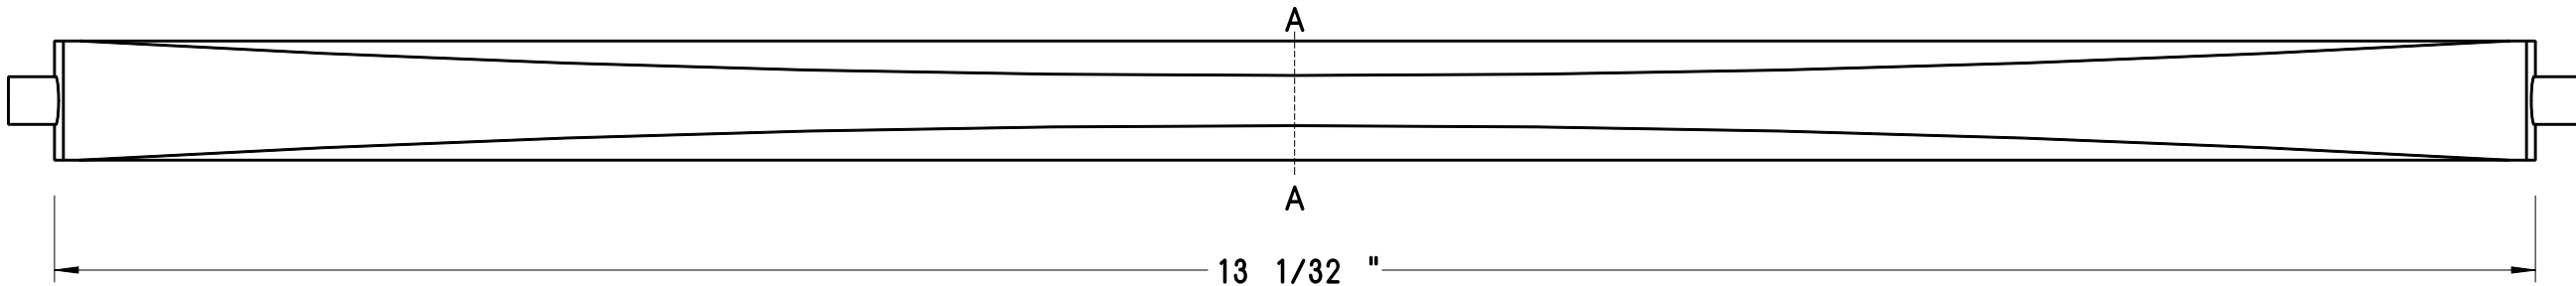

PLEASE VIEW OUR WEBSITE FOR SAFETY INFORMATION AND GENERAL CONSTRUCTION NOTES: WWW.TOOLSFORWORKINGWOOD.COM	TOOLS FOR WORKING WOOD		112 26TH STREET BROOKLYN, NY 11232	
	TITLE GRAMERCY TOOLS BOWSAW STRETCHER			
UNLESS OTHERWISE SPECIFIED DIMENSIONS ARE IN INCHES Copyright © 2016 toolsforworkingwood.com. All rights reserved. Authorized for personal use only. Any other reproduction is strictly prohibited. Always wear eye protection when using tools.	DATE 3/9/2016	DRAWN: TIMOTHY CORBETT		
	SCALE 1:1	MATERIAL HICKORY	SHEET 3 OF 4