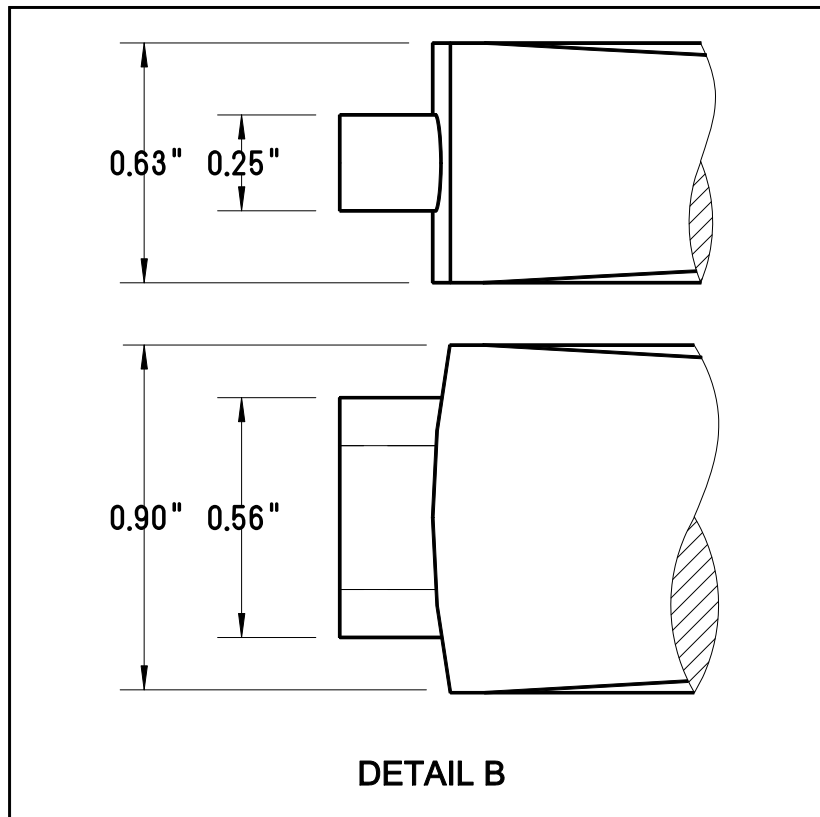

PLEASE VIEW OUR WEBSITE FOR SAFETY INFORMATION AND GENERAL CONSTRUCTION NOTES: WWW.TOOLSFORWORKINGWOOD.COM		TOOLS FOR WORKING WOOD		112 26TH STREET BROOKLYN, NY 11232	
UNLESS OTHERWISE SPECIFIED DIMENSIONS ARE IN INCHES		TITLE GRAMERCY TOOLS BOWSAW CHEEK			
Copyright © 2016 toolsforworkingwood.com. All rights reserved. Authorized for personal use only. Any other reproduction is strictly prohibited. Always wear eye protection when using tools.		DATE 3/9/2016	DRAWN: TIMOTHY CORBETT		
SCALE 1:1	MATERIAL HICKORY	SHEET 1 OF 4			

PLEASE VIEW OUR WEBSITE FOR SAFETY INFORMATION AND GENERAL CONSTRUCTION NOTES: WWW.TOOLSFORWORKINGWOOD.COM			112 26TH STREET BROOKLYN, NY 11232
	TITLE GRAMERCY TOOLS BOWSAW TEMPLATE		
UNLESS OTHERWISE SPECIFIED DIMENSIONS ARE IN INCHES Copyright © 2016 toolsforworkingwood.com. All rights reserved. Authorized for personal use only. Any other reproduction is strictly prohibited. Always wear eye protection when using tools.	DATE	3/9/2016	DRAWN:
	SCALE	1:1	MATERIAL
		SHEET	2 OF 4