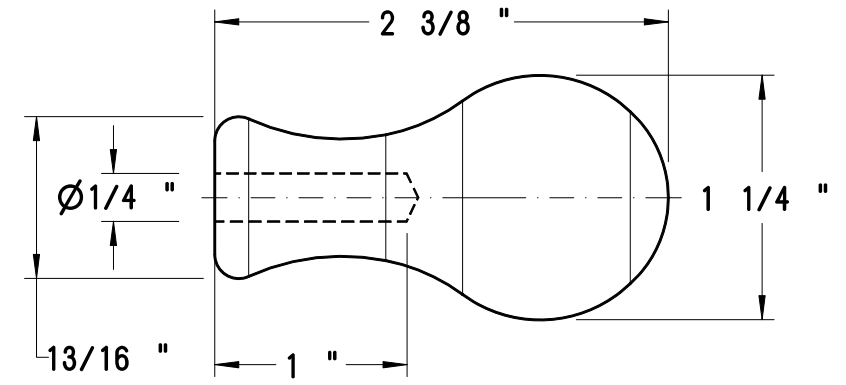

GT-BOWSAW TOE

PLEASE VIEW OUR WEBSITE FOR SAFETY INFORMATION AND GENERAL CONSTRUCTION NOTES: WWW.TOOLSFORWORKINGWOOD.COM	TOOLS FOR WORKING WOOD		112 26TH STREET BROOKLYN, NY 11232
	TITLE GT-BOWSAW TOGGLE, HANDLE, & TOE		
UNLESS OTHERWISE SPECIFIED DIMENSIONS ARE IN INCHES	DATE 3/9/2016	DRAWN: TIMOTHY CORBETT	
Copyright © 2016 toolsforworkingwood.com. All rights reserved. Authorized for personal use only. Any other reproduction is strictly prohibited. Always wear eye protection when using tools.	SCALE 1:1	MATERIAL HICKORY	SHEET 4 OF 4