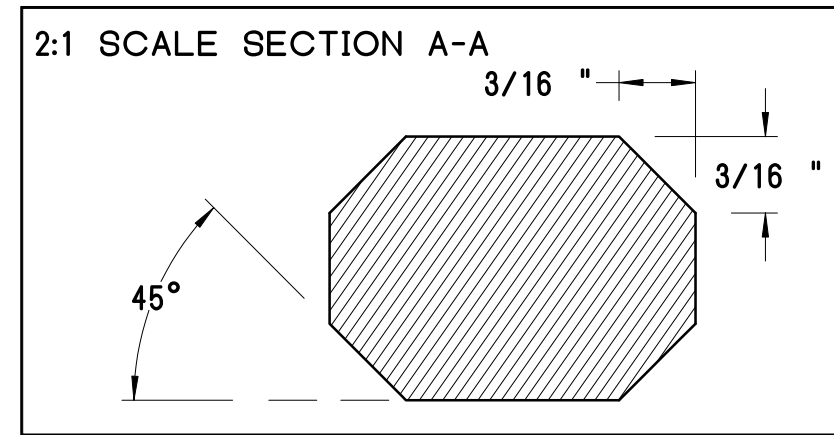

PLEASE VIEW OUR WEBSITE FOR SAFETY INFORMATION AND GENERAL CONSTRUCTION NOTES: WWW.TOOLSFORWORKINGWOOD.COM	TOOLS FOR WORKING WOOD		112 26TH STREET BROOKLYN, NY 11232	
	TITLE GRAMERCY TOOLS BOWSAW STRETCHER			
UNLESS OTHERWISE SPECIFIED DIMENSIONS ARE IN INCHES Copyright © 2016 toolsforworkingwood.com. All rights reserved. Authorized for personal use only. Any other reproduction is strictly prohibited. Always wear eye protection when using tools.	DATE 3/9/2016	DRAWN: TIMOTHY CORBETT		
	SCALE 1:1	MATERIAL HICKORY	SHEET 3 OF 4