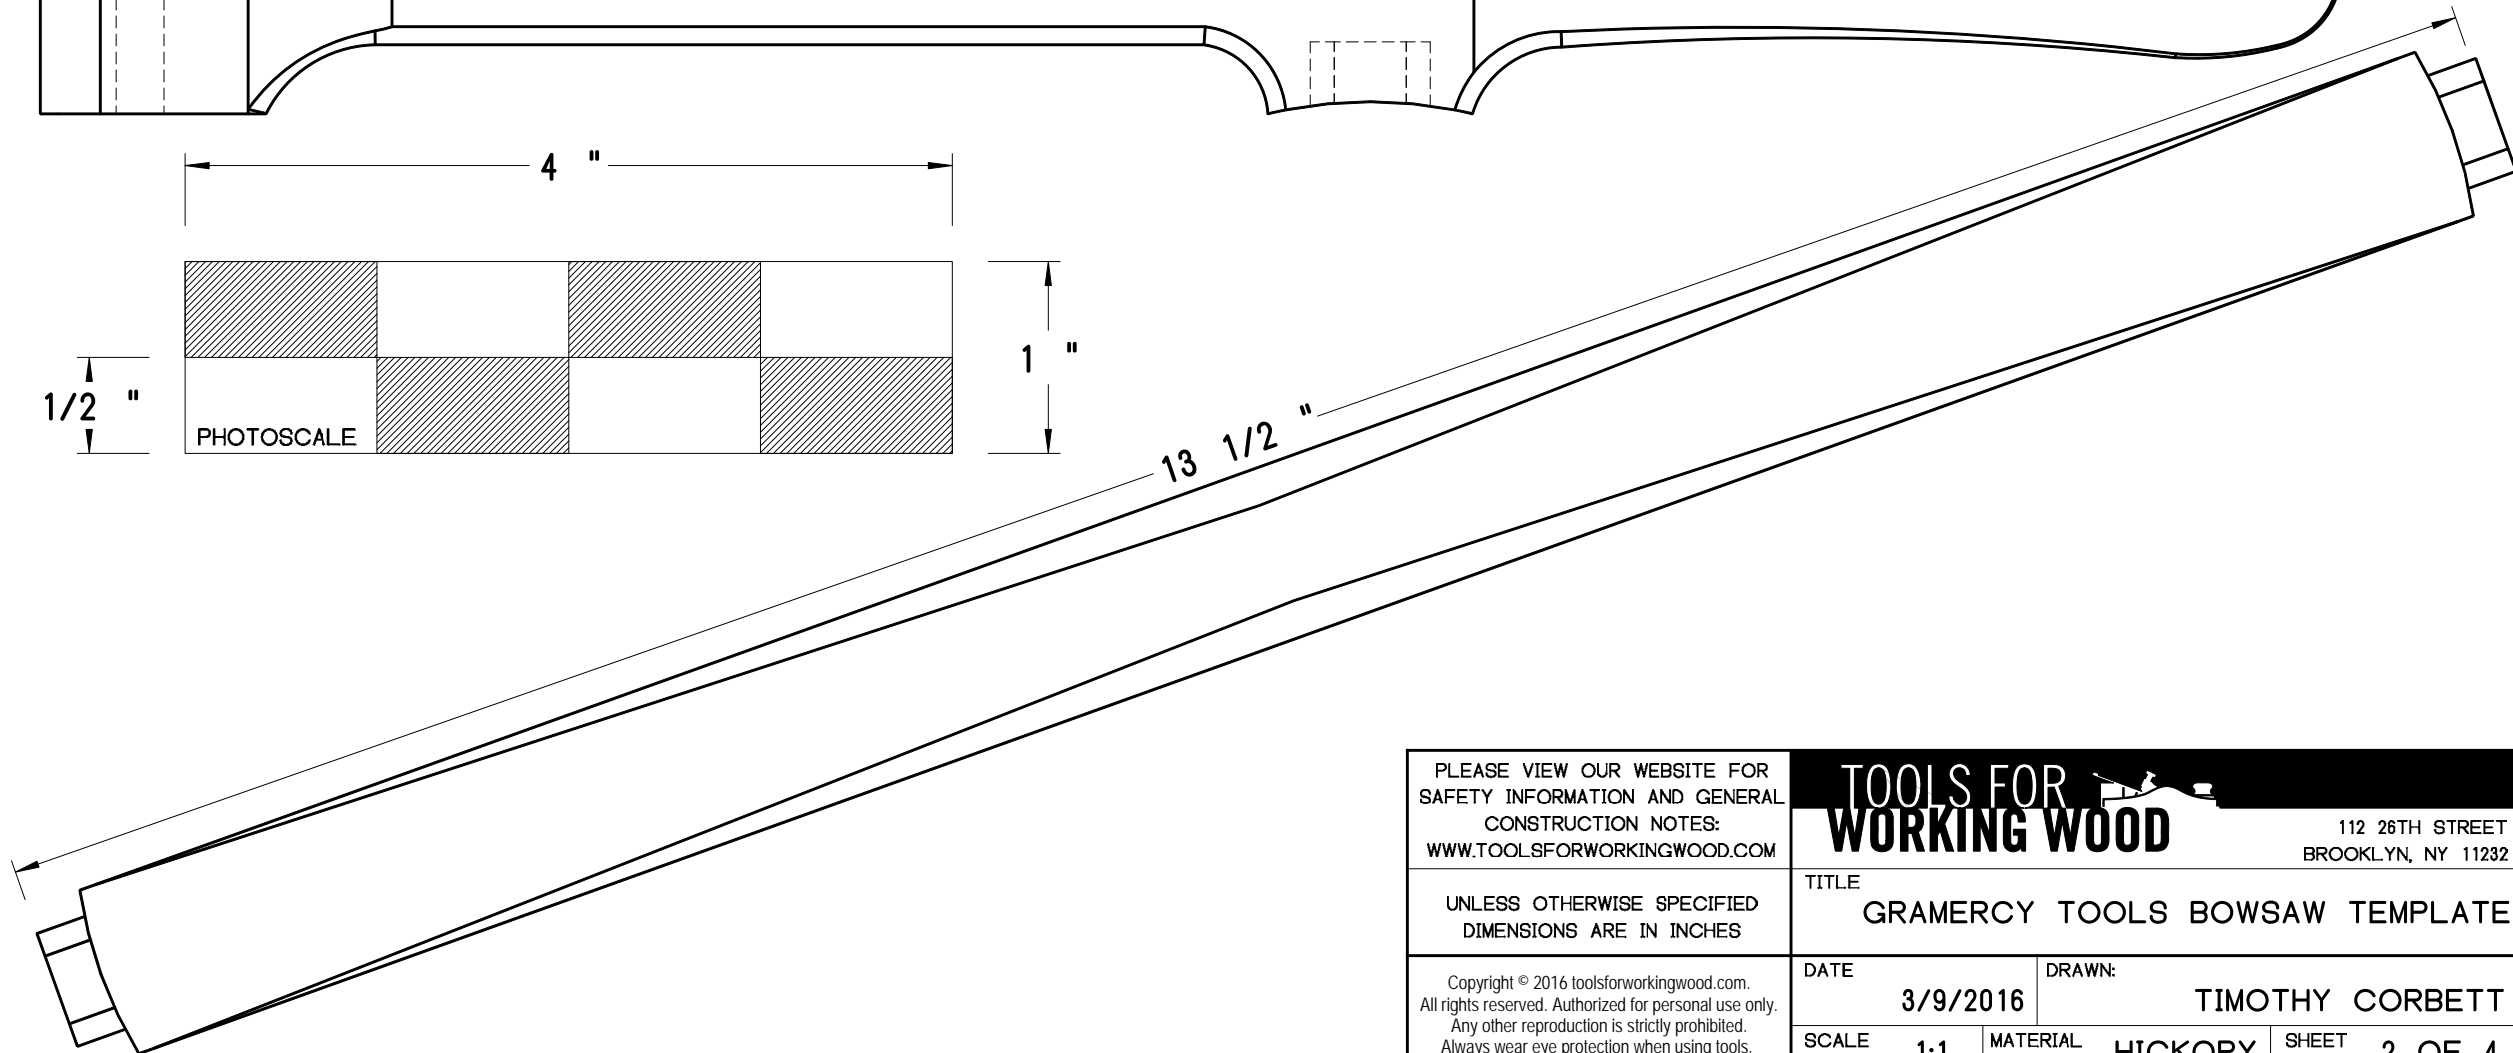

PLEASE VIEW OUR WEBSITE FOR SAFETY INFORMATION AND GENERAL CONSTRUCTION NOTES: WWW.TOOLSFORWORKINGWOOD.COM		TOOLS FOR WORKING WOOD		112 26TH STREET BROOKLYN, NY 11232	
UNLESS OTHERWISE SPECIFIED DIMENSIONS ARE IN INCHES		TITLE GRAMERCY TOOLS BOWSAW CHEEK			
Copyright © 2016 toolsforworkingwood.com. All rights reserved. Authorized for personal use only. Any other reproduction is strictly prohibited. Always wear eye protection when using tools.		DATE 3/9/2016	DRAWN: TIMOTHY CORBETT		
SCALE 1:1	MATERIAL HICKORY	SHEET 1 OF 4			

PLEASE VIEW OUR WEBSITE FOR SAFETY INFORMATION AND GENERAL CONSTRUCTION NOTES: WWW.TOOLSFORWORKINGWOOD.COM			112 26TH STREET BROOKLYN, NY 11232
	TITLE GRAMERCY TOOLS BOWSAW TEMPLATE		
UNLESS OTHERWISE SPECIFIED DIMENSIONS ARE IN INCHES Copyright © 2016 toolsforworkingwood.com. All rights reserved. Authorized for personal use only. Any other reproduction is strictly prohibited. Always wear eye protection when using tools.	DATE	3/9/2016	DRAWN:
	SCALE	1:1	MATERIAL
		SHEET	2 OF 4