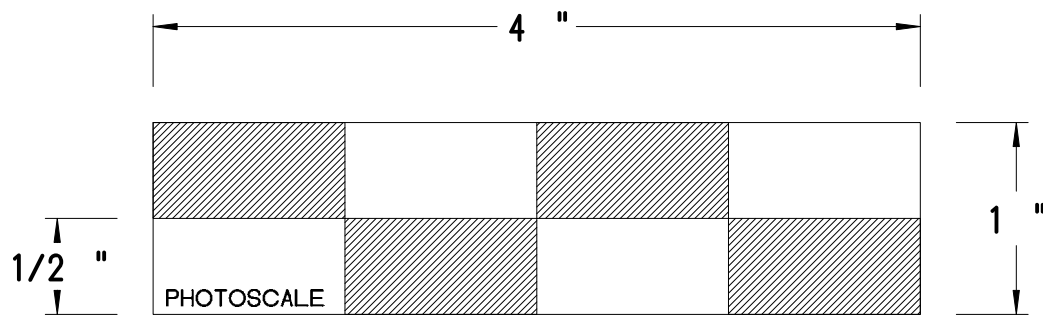

PLEASE VIEW OUR WEBSITE FOR SAFETY INFORMATION AND GENERAL CONSTRUCTION NOTES: WWW.TOOLSFORWORKINGWOOD.COM		TOOLS FOR WORKING WOOD		112 26TH STREET BROOKLYN, NY 11232	
UNLESS OTHERWISE SPECIFIED DIMENSIONS ARE IN INCHES		TITLE GRAMERCY TOOLS BOWSAW CHEEK			
Copyright © 2016 toolsforworkingwood.com. All rights reserved. Authorized for personal use only. Any other reproduction is strictly prohibited. Always wear eye protection when using tools.		DATE 3/9/2016	DRAWN: TIMOTHY CORBETT		
SCALE 1:1	MATERIAL HICKORY	SHEET 1 OF 4			